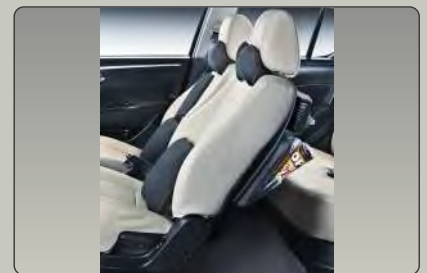

Comfy Range