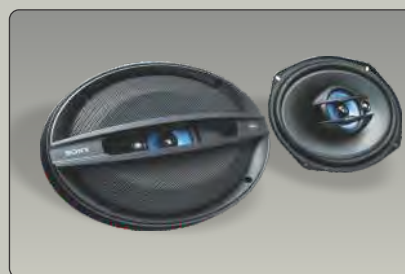

Sony Speaker, 16X23cm
Part No. 990J0M66LE4-010