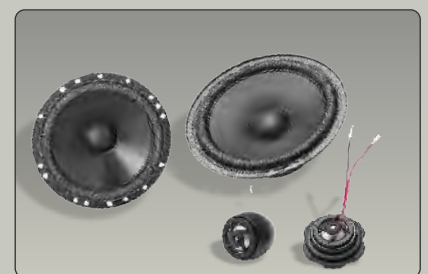

**JVC Single Din,
CD/USB/BT**
Part No. 990J0M74LD4-010

**Pioneer Single Din,
CD/USB**
Part No. 990J0M53MD3-020

**MGA Speaker,
16 CM Dual Cone**
Part No. 990J0M60ME3-010

Sony Speaker, 16X23cm
Part No. 990J0M66LE4-010