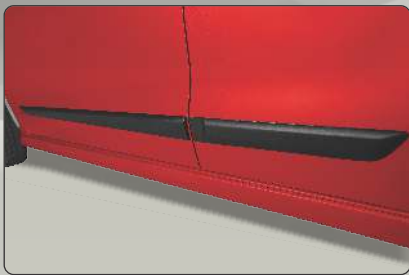

Bumper Corner Protector

Helps in protection from scratches.
Adds to aesthetics.
Part No. 990J0M67L17-040

Body Side Molding

Protects the door from scratches. Best
quality tape used for fitment.
Part No. 990J0M67L01-010