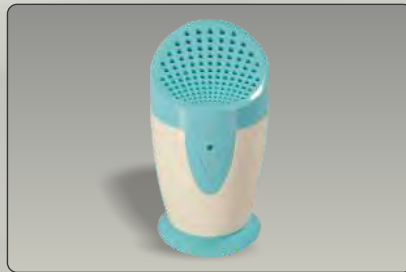

Art Leather Steering Wheel Cover

Anti Slip Grip. Available in more colors.

Smart Utilities

Multipurpose Safety Tool

7 in 1 safety tool, Breaking hammer,
Seat belt cutter, Hazzard light & more.
Part No. 9990J0M999L5-090

Car Air Purifier (De-odorizer)

For fresh cabin, free from pollutants.
Part No. 99050M999L5-010

Smoke Eliminator

For smoke free fresh feel inside the car cabin.
Part No. 990J0M999L5-060

Chrome Decals

Stylish chrome to show off your attitude.
Part No. 99050M999L5-040