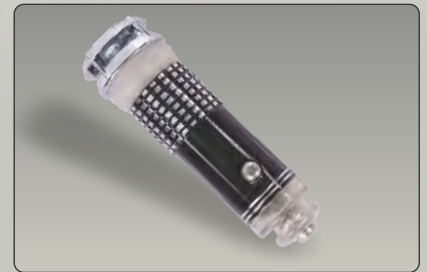

Art Leather Steering Wheel Cover

Anti Slip Grip. Available in more colors.

Smart Utilities

Multipurpose Safety Tool

7 in 1 safety tool, Breaking hammer,
Seat belt cutter, Hazzard light & more.
Part No. 9990J0M999L5-090

Car Air Purifier (De-odorizer)

For fresh cabin, free from pollutants.
Part No. 99050M999L5-010

Smoke Eliminator

For smoke free fresh feel inside the car cabin.
Part No. 990J0M999L5-060

Chrome Decals

Stylish chrome to show off your attitude.
Part No. 99050M999L5-040