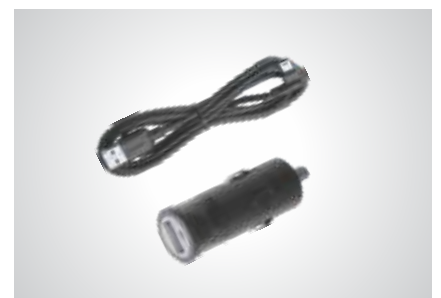

2 PORT FAST MOBILE CHARGER
990J0M999L1-300

UNIVERSAL CAR MOBILE HOLDER
990J0M999L1-080

CAR REMOTE BATTERY
Battery CR 1620 - OE Remote
990J0M99921-010
Battery CR 2032 - ACC Remote
990J0M99921-020

USB REEL CABLE
99000M79N12-154

MOBILE CHARGER WITH CABLE
990J0M999M3-120

CONVENIENCE

ARMREST

Part No.	Description
990J0M74LPX-010	Black (Swift)
990J0M74LPX-020	Beige (Dzire, Ertiga)
990J0M82PPX-010	Black (Baleno)

ROOF LUGGAGE CARRIER

78901M64M00 (S-Cross)
78901M64M10 (S-Cross)
78901M68P00 (Baleno)
990J0M60MR0-010 (Ertiga)
990J0M60MR0-020 (Ertiga)