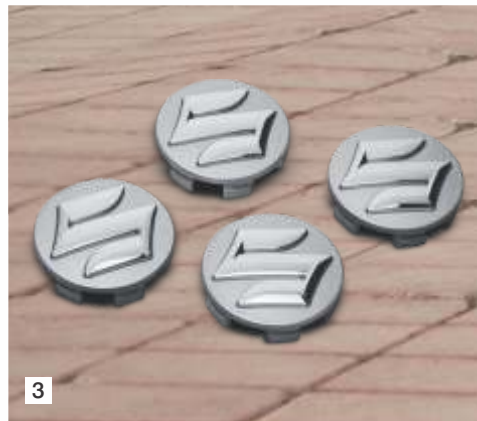

#### 3 Center Cap

The specially designed center cap embossed with Suzuki logo matches the alloy wheel perfectly.

Part No. 990J0M99904-010

#### 4 Tyre Valve Cap (Set of 5)

Customized down to the smallest detail. The valve caps, embossed with the Suzuki logo, provide optimal protection against dust & dirt.

Part No. 990J0M999W0-060