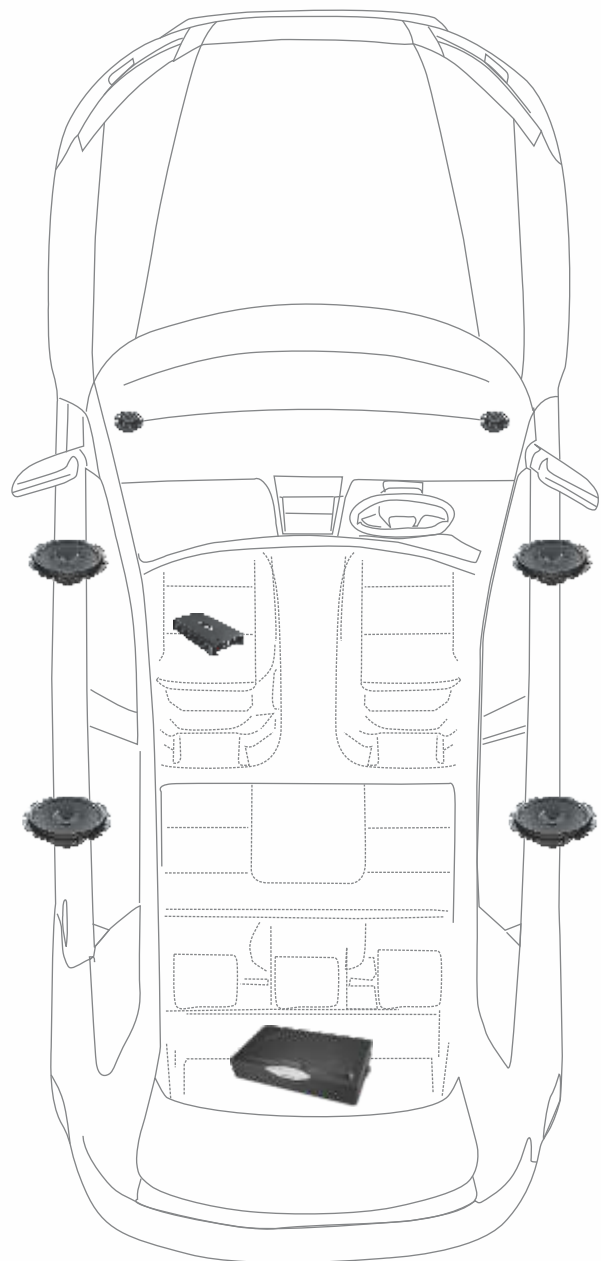

### "Plug & Play" sound system

The sound system fits easily into the boot/under the seat and connected via "Plug & Play". Fully compatible with vehicle's wiring harness.