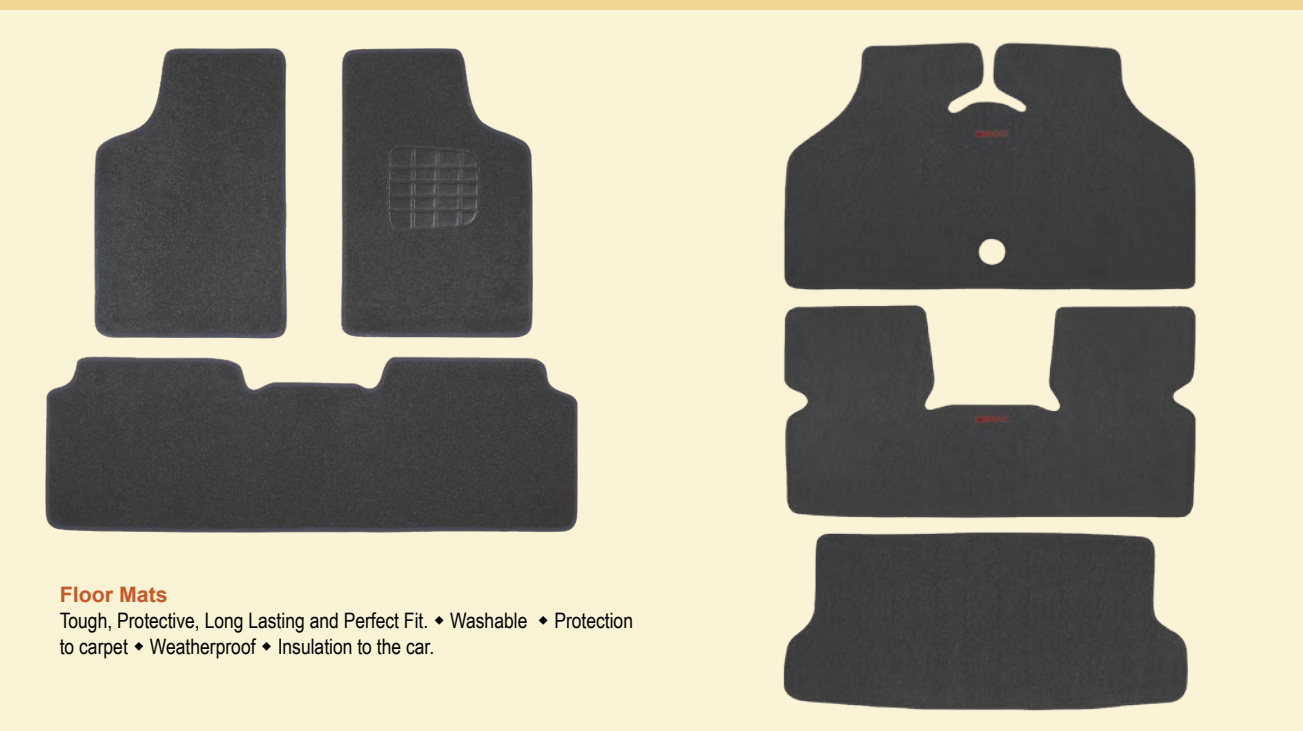

Floor Mats
Tough, Protective, Long Lasting and Perfect Fit. • Washable • Protection to carpet • Weatherproof • Insulation to the car.

Perfume Kit
The lingering freshness of clean car rejuvenates and energizes you as it brings a whiff of fresh air, at the same time cleaning the interior of your car of all unwanted odours.