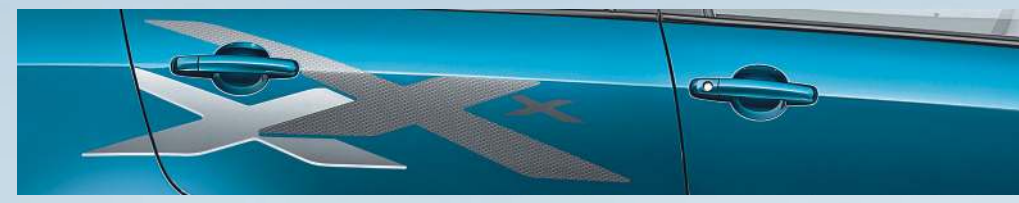

Vibrant Exteriors

Add more style to your Dzire

XMAN

Plush Interiors

Add more luxury to your Dzire

Available in Art leather, Full Leather & Fabric with many colour options

Order Form

Date : .....

Customer's Name : .....

Variant : .....

Colour : .....

Accessories List

VIBRANT EXTERIORS

1. Alloy Wheel ☐
2. Wheel Cover ☐
3. Door Visor Set ☐
4. Fuel Lid Cover
  - a. Petrol ☐
  - b. Diesel ☐
5. Vision Plus ☐
6. ORVMs with Side Indicator ☐
7. Body-Side Moulding ☐
8. Sun Film ☐
9. Body Cover ☐
10. Bumper Corner Protector ☐
11. Body Graphics
  - a. XMAN ☐
  - b. RALLY SPORTS ☐
  - c. TARTAN ☐

PLUSH INTERIORS

12. Door Sill Guard
  - a. Front ☐
  - b. Rear ☐
13. Seat Covers
  - a. Fabric ☐
  - b. Art Leather ☐
  - c. Full Leather ☐
14. Steering Wheel Covers
  - a. Art Leather ☐
  - b. Full Leather ☐
15. Interior Styling Kit
  - a. Wooden ☐
  - b. Steel ☐
  - c. Carbon ☐
16. Power Window Kit ☐
17. LED - Pedal Lamp ☐
18. Floor Mats
  - a. Carpet Mats ☐
  - b. Full Floor Mats ☐
  - c. Basic Mats ☐
  - d. Designer Mats ☐