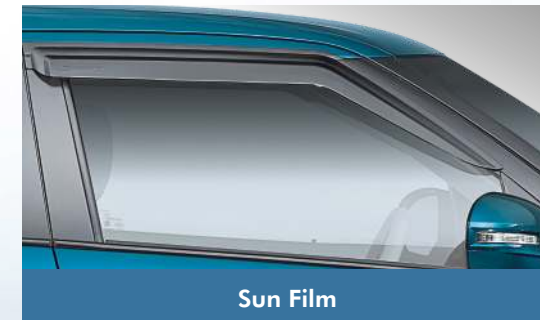

ORVMs with Side Indicator