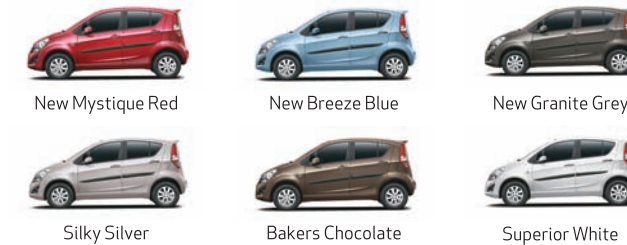

Feature list	Ldi	Vdi	Zdi
Safety and security			
Dual airbags	-	-	✓
Front ELR seat belts	✓	✓	✓
Rear seat belts - Side 3 point ELR, Middle lap belt	✓	✓	✓
Immobilizer (iCATS)	✓	✓	✓
Front fog lamp	-	✓	✓
Rear fog lamp	-	✓	✓
ABS + EBD	-	Opt	✓
Power door lock	-	4 doors	5 doors
Manual door lock	✓	-	-
Front seat belts with shoulder adjuster	-	-	✓
Exterior			
Rear spoiler	-	✓	✓
Body side molding	-	✓	✓
Body coloured outside door handles	-	-	✓
Electrically adjustable ORVM	-	-	✓
Manual remote control door mirror (both sides)	✓	✓	-
Multi-reflector headlamp	✓	✓	✓
Roof antenna	✓	✓	✓
Rear window defogger	-	-	✓
Rear wiper + washer	-	-	✓
Comfort			
AC	✓	✓	✓
Fabric insert on door trim	-	✓	✓
Keyless entry	-	-	✓
Steering mounted audio controls	-	-	✓
Power steering	✓	✓	✓
Tilttable steering wheel column	-	✓	✓
Double horn	✓	✓	✓
Interior			
60:40 split rear seat	✓	✓	✓
Seat height adjuster (driver side)	-	-	✓
Seat back pocket (driver + co-driver side)	-	✓	✓
Front seat under tray (co-driver side)	-	✓	✓
Rear seat head restraint (2 nos.)	-	✓	✓
Front seat head restraint	✓	✓	✓
Radio + CD + USB	-	-	✓
Speakers (2 front & 2 rear)	-	-	✓
IRVM (chrome mirror)	✓	-	-
IRVM (day/night)	-	✓	✓
Vanity mirror (sunvisor co-driver side)	-	✓	✓
Light off / key off reminder	-	✓	✓
Seat belt reminder (driver seat)	-	✓	✓
Tachometer	-	✓	✓
Digital clock	✓	✓	✓
Multi-information display (fuel consumption)	-	✓	✓
Accessory socket	✓	✓	✓
Instrument panel pocket (under HVAC)	✓	✓	✓
Instrument panel tray (passenger side)	✓	✓	✓
Parking brake indicator	✓	✓	✓
Front door pocket	✓	✓	✓
Two-tone interior color combination	Dark grey/Light grey	✓	✓
	Dark grey/Red	-	✓
Cup holder in console (FRxL)	✓	✓	✓
Glove box	✓	✓	✓
Door closure warning lamp	-	✓	✓