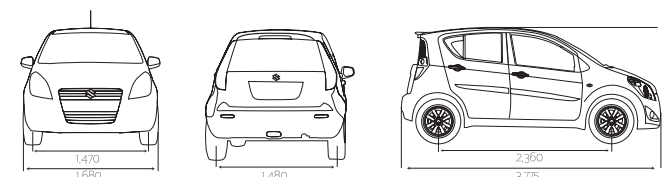

www.marutisuzukiritz.com

Feature list	Ldi	Vdi	Zdi
Safety and security			
Dual airbags	-	-	✓
Front ELR seat belts	✓	✓	✓
Rear seat belts - Side 3 point ELR, Middle lap belt	✓	✓	✓
Immobilizer (iCATS)	✓	✓	✓
Front fog lamp	-	✓	✓
Rear fog lamp	-	✓	✓
ABS + EBD	-	Opt	✓
Power door lock	-	4 doors	5 doors
Manual door lock	✓	-	-
Front seat belts with shoulder adjuster	-	-	✓
Exterior			
Rear spoiler	-	✓	✓
Body side molding	-	✓	✓
Body coloured outside door handles	-	-	✓
Electrically adjustable ORVM	-	-	✓
Manual remote control door mirror (both sides)	✓	✓	-
Multi-reflector headlamp	✓	✓	✓
Roof antenna	✓	✓	✓
Rear window defogger	-	-	✓
Rear wiper + washer	-	-	✓
Comfort			
AC	✓	✓	✓
Fabric insert on door trim	-	✓	✓
Keyless entry	-	-	✓
Steering mounted audio controls	-	-	✓
Power steering	✓	✓	✓
Tilttable steering wheel column	-	✓	✓
Double horn	✓	✓	✓
Interior			
60:40 split rear seat	✓	✓	✓
Seat height adjuster (driver side)	-	-	✓
Seat back pocket (driver + co-driver side)	-	✓	✓
Front seat under tray (co-driver side)	-	✓	✓
Rear seat head restraint (2 nos.)	-	✓	✓
Front seat head restraint	✓	✓	✓
Radio + CD + USB	-	-	✓
Speakers (2 front & 2 rear)	-	-	✓
IRVM (chrome mirror)	✓	-	-
IRVM (day/night)	-	✓	✓
Vanity mirror (sunvisor co-driver side)	-	✓	✓
Light off / key off reminder	-	✓	✓
Seat belt reminder (driver seat)	-	✓	✓
Tachometer	-	✓	✓
Digital clock	✓	✓	✓
Multi-information display (fuel consumption)	-	✓	✓
Accessory socket	✓	✓	✓
Instrument panel pocket (under HVAC)	✓	✓	✓
Instrument panel tray (passenger side)	✓	✓	✓
Parking brake indicator	✓	✓	✓
Front door pocket	✓	✓	✓
Two-tone interior color combination	Dark grey/Light grey	✓	✓
	Dark grey/Red	-	✓
Cup holder in console (FRxL)	✓	✓	✓
Glove box	✓	✓	✓
Door closure warning lamp	-	✓	✓