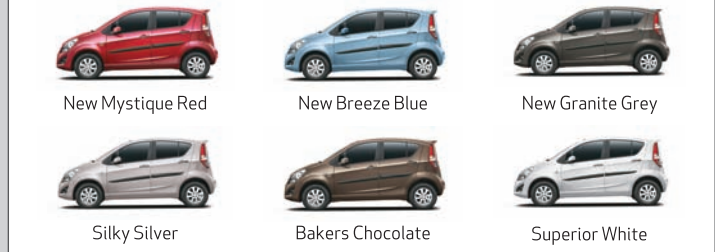

Feature list	Ldi	Vdi	Zdi
Safety and security			
Dual airbags	-	-	✓
Front ELR seat belts	✓	✓	✓
Rear seat belts - Side 3 point ELR, Middle lap belt	✓	✓	✓
Immobilizer (iCATS)	✓	✓	✓
Front fog lamp	-	✓	✓
Rear fog lamp	-	✓	✓
ABS + EBD	-	Opt	✓
Power door lock	-	4 doors	5 doors
Manual door lock	✓	-	-
Front seat belts with shoulder adjuster	-	-	✓
Exterior			
Rear spoiler	-	✓	✓
Body side molding	-	✓	✓
Body coloured outside door handles	-	-	✓
Electrically adjustable ORVM	-	-	✓
Manual remote control door mirror (both sides)	✓	✓	-
Multi-reflector headlamp	✓	✓	✓
Roof antenna	✓	✓	✓
Rear window defogger	-	-	✓
Rear wiper + washer	-	-	✓
Comfort			
AC	✓	✓	✓
Fabric insert on door trim	-	✓	✓
Keyless entry	-	-	✓
Steering mounted audio controls	-	-	✓
Power steering	✓	✓	✓
Tilttable steering wheel column	-	✓	✓
Double horn	✓	✓	✓
Interior			
60:40 split rear seat	✓	✓	✓
Seat height adjuster (driver side)	-	-	✓
Seat back pocket (driver + co-driver side)	-	✓	✓
Front seat under tray (co-driver side)	-	✓	✓
Rear seat head restraint (2 nos.)	-	✓	✓
Front seat head restraint	✓	✓	✓
Radio + CD + USB	-	-	✓
Speakers (2 front & 2 rear)	-	-	✓
IRVM (chrome mirror)	✓	-	-
IRVM (day/night)	-	✓	✓
Vanity mirror (sunvisor co-driver side)	-	✓	✓
Light off / key off reminder	-	✓	✓
Seat belt reminder (driver seat)	-	✓	✓
Tachometer	-	✓	✓
Digital clock	✓	✓	✓
Multi-information display (fuel consumption)	-	✓	✓
Accessory socket	✓	✓	✓
Instrument panel pocket (under HVAC)	✓	✓	✓
Instrument panel tray (passenger side)	✓	✓	✓
Parking brake indicator	✓	✓	✓
Front door pocket	✓	✓	✓
Two-tone interior color combination	Dark grey/Light grey	✓	✓
	Dark grey/Red	-	✓
Cup holder in console (FRxL)	✓	✓	✓
Glove box	✓	✓	✓
Door closure warning lamp	-	✓	✓

MARUTI SUZUKI

iCATS
INTELLIGENT COMPROMISE
ANTI-THEFT SYSTEM

SMS RITZ to 53636

Call 1800 1800 180

Ritz
Joy Inside

Presenting the new Ritz.
Joy inside.