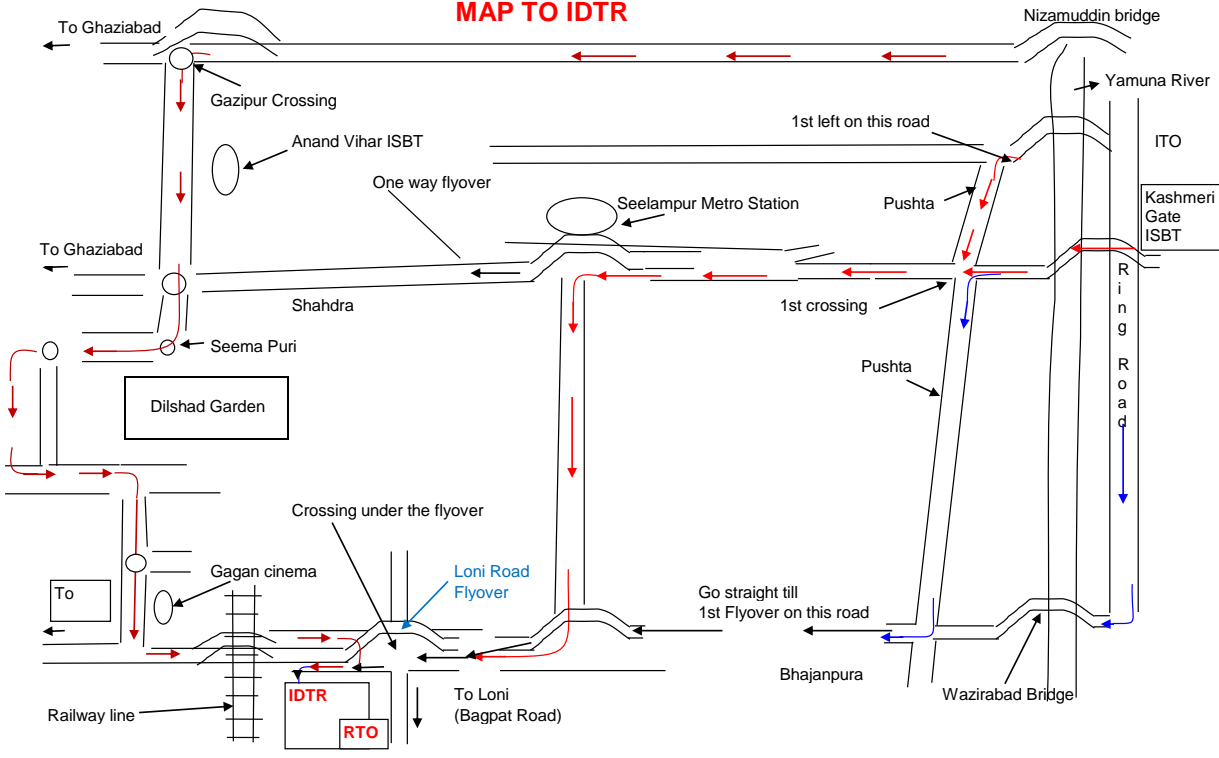

# MAP TO IDTR

Route: From Airport ---> Dhaula Kuan ---> Karol Bagh ---> Filmistan ---> Azad market ---> ISBT  
 Route: From Airport ---> Dhaula Kuan ---> RML Hospital ---> Gole Dak khana ---> Canaught Place ---> ITO ---> Pushta  
 ---> suggestion - follow route in red